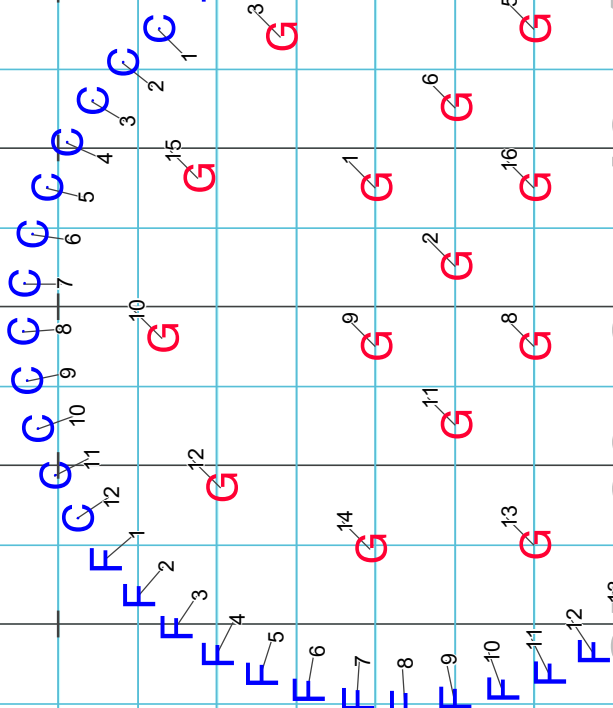

Portsmouth 2018 - Can You Feel the Love Tonight

SET 7

Licensed to: Lance Piantaggini
Created on Pyware 3D.

Set 7
16 counts

Measures 1 - 4

① ② ③ ④ ⑤ ⑥

Dancers rotate clockwise for 16

20 25 30 35 40 45 50 55 60 65 70

Director Viewpoint

Set #7

SET 8

Portsmouth 2018 - Can You Feel the Love Tonight

Set 8

34 counts

Measures 5 - 13

① ② ③ ④ ⑤ ⑥