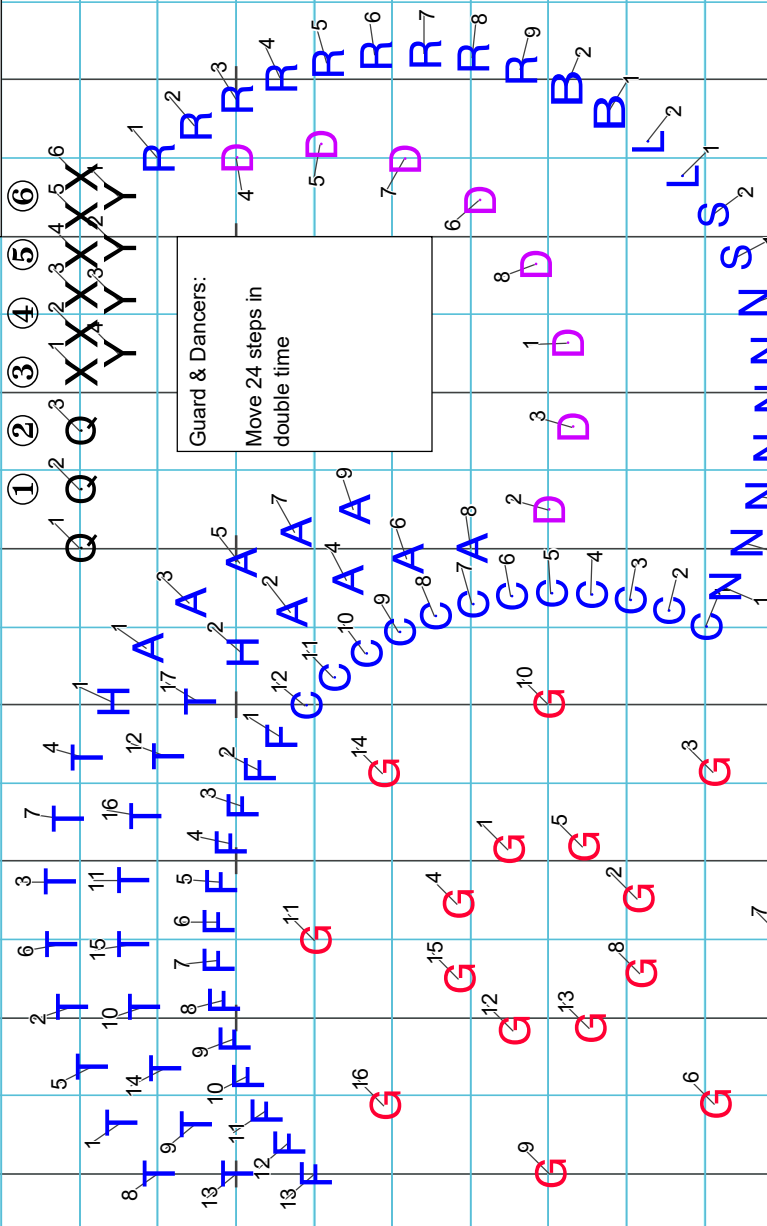

G

G

20 25 30 35 40 45 50 55 60 65 70 75 80 85 90 95 100

Director Viewpoint

Set #8

SET 9

Portsmouth 2018 - Can You Feel the Love Tonight

Set 9
32 + 16 counts
Move 32, HOLD 16
Measures [14] - 25

Director Viewpoint

Set 10
 36 + 16 counts
 Move 36, HOLD 16
 Measures [26] - 38

① ② ③ ④ ⑤ ⑥

5 20 25 30 35 40 45 50 55 60 65 70 75 80 85 90 95 100

Director Viewpoint

SET 11

Portsmouth 2018 - Can You Feel the Love Tonight

Set 11
12 + 16 counts
Move 12, HOLD 16
Measures 39 - End

20 25 30 35 40 45 50 55 60

Director Viewpoint