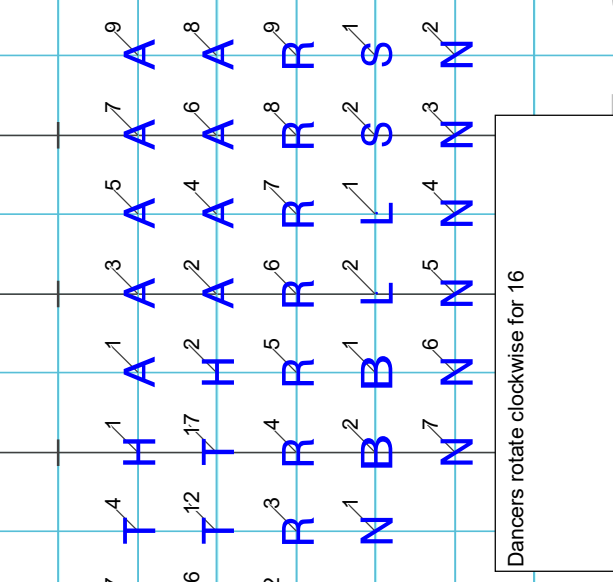

Portsmouth 2018 - Can You Feel the Love Tonight

SET 7

Licensed to: Lance Piantaggini
Created on Pyware 3D.

Set 7
16 counts

Measures 1 - 4

① ② ③ ④ ⑤ ⑥

Dancers rotate clockwise for 16

20 25 30 35 40 45 50 55 60 65 70

Director Viewpoint

Set #7

SET 8

Portsmouth 2018 - Can You Feel the Love Tonight

Set 8

34 counts

Measures 5 - 13

① ② ③ ④ ⑤ ⑥