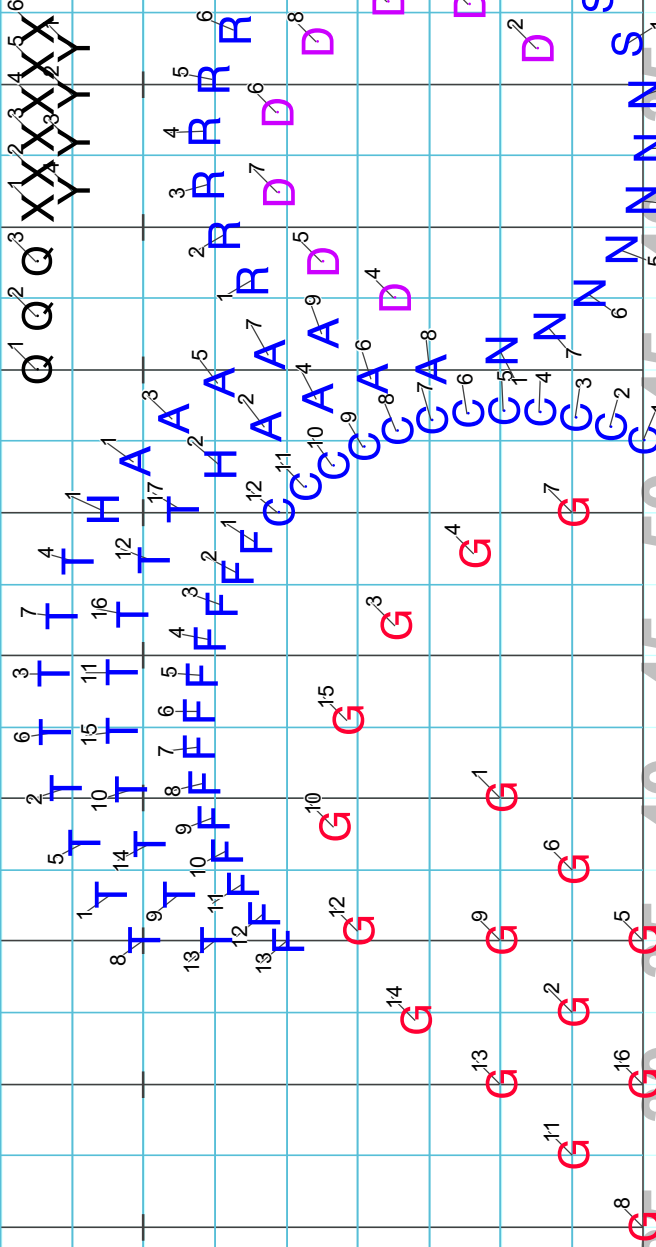

G

G

20 25 30 35 40 45 50 55 60 65 70 75 80 85 90 95 100

Director Viewpoint

Set #8

SET 9

Portsmouth 2018 - Can You Feel the Love Tonight

Set 9
32 + 16 counts
Move 32, HOLD 16
Measures [14] - 25

Director Viewpoint

Set 10
 36 + 16 counts
 Move 36, HOLD 16
 Measures [26] - 38

① ② ③ ④ ⑤ ⑥

5 20 25 30 35 40 45 50 55 60 65 70 75 80 85 90 95 100

Director Viewpoint

SET 11

Portsmouth 2018 - Can You Feel the Love Tonight

Set 11
12 + 16 counts
Move 12, HOLD 16
Measures 39 - End

20 25 30 35 40 45 50 55 60

Director Viewpoint