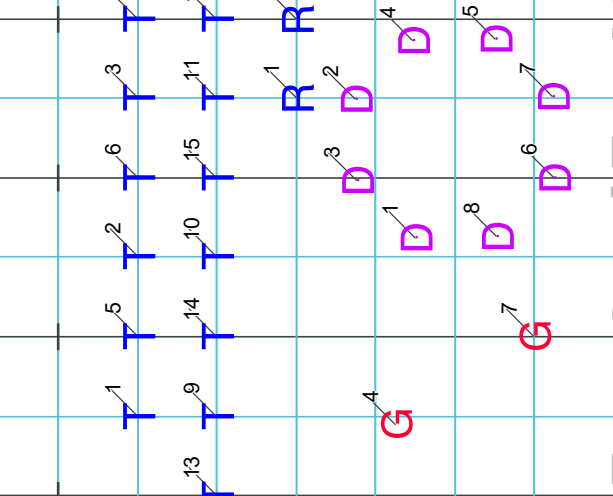

Portsmouth 2018 - Can You Feel the Love Tonight

SET 7

Licensed to: Lance Piantaggini
Created on Pyware 3D.

Set 7
16 counts

Measures 1 - 4

① ② ③ ④ ⑤ ⑥

Dancers rotate clockwise for 16

20 25 30 35 40 45 50 55 60 65 70