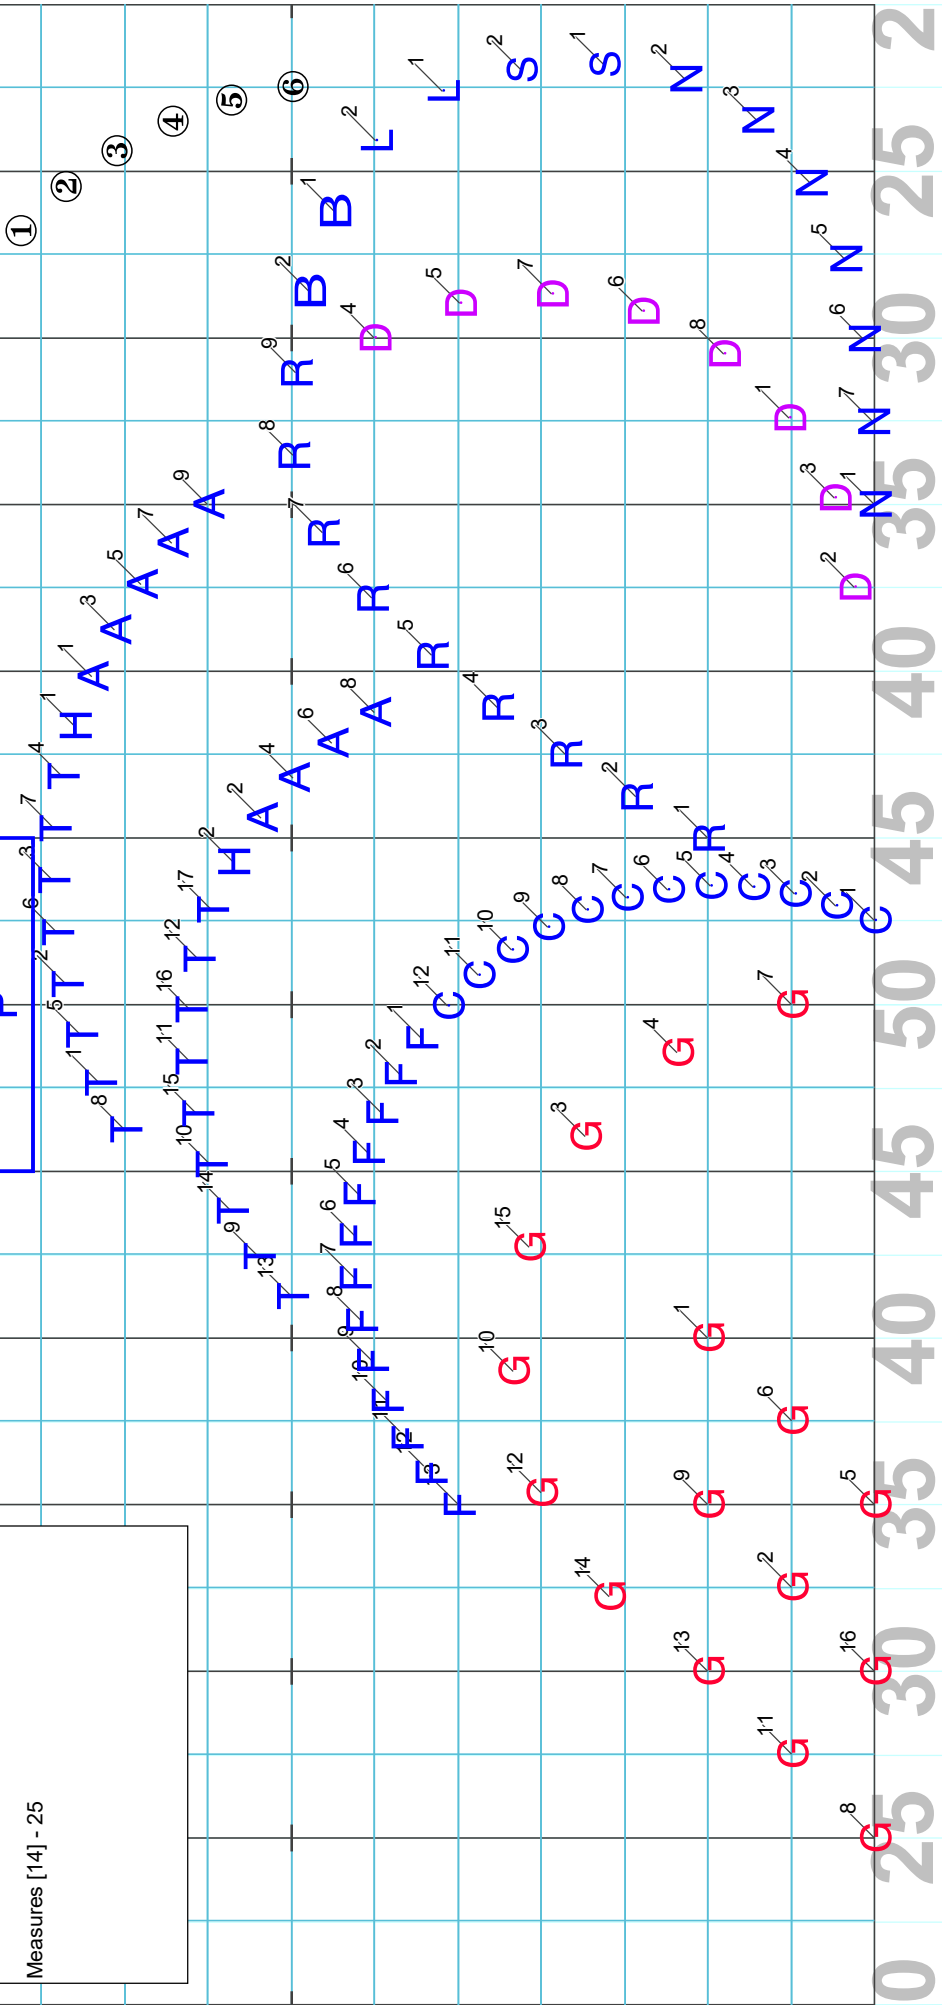

G

G

20 25 30 35 40 45 50 55 60 65 70 75 80 85 90 95 100

Director Viewpoint

Set #8

SET 9

Portsmouth 2018 - Can You Feel the Love Tonight

Set 9
32 + 16 counts
Move 32, HOLD 16
Measures [14] - 25

Director Viewpoint

Set 10
 36 + 16 counts
 Move 36, HOLD 16
 Measures [26] - 38

① ② ③ ④ ⑤ ⑥

5 20 25 30 35 40 45 50 55 60 65 70 75 80 85 90 95 100

Director Viewpoint

SET 11

Portsmouth 2018 - Can You Feel the Love Tonight

Set 11
12 + 16 counts
Move 12, HOLD 16
Measures 39 - End

20 25 30 35 40 45 50 55 60

Director Viewpoint