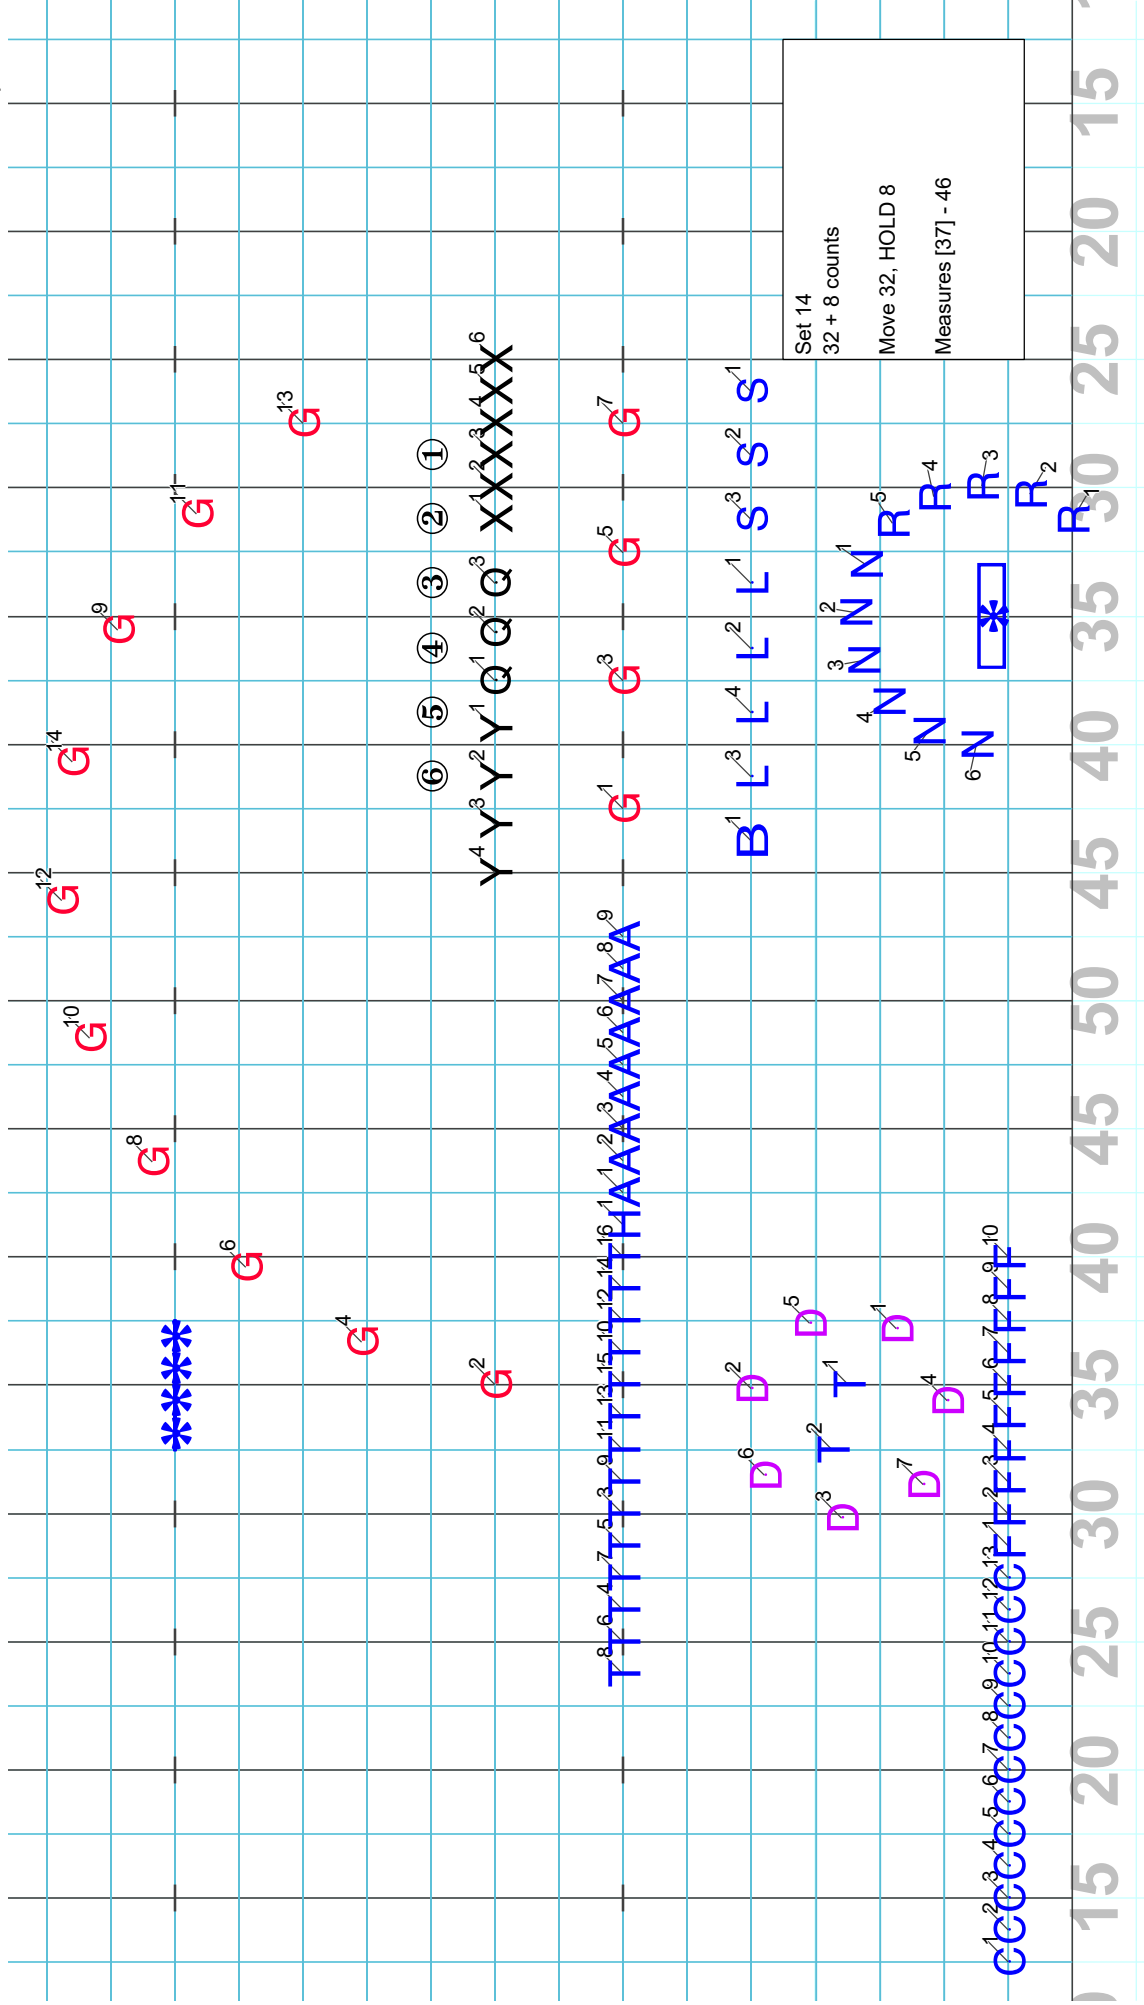

Closer

Set 11

32 + 16 + 20 counts

Move 32, HOLD 16, Move 20 (Guard and soloists)

Measures:

Let It Be (5-16)

MMT (1-5)

Director Viewpoint

Closer

Set 12
12 + 24 counts
Move 12, HOLD 24
Measures [6] - 14

- ⑥
- ⑤
- ④
- ③
- ②
- ①

Y⁴ Y³ Y² Y¹ Q³ Q² Q¹ XXXXXX⁶ G⁷

15 20 25 30 35 40 45 50 55 60 65 70 75 80 85 90 95 100

Director Viewpoint

Closer

Director Viewpoint

Closer

Set 15
80 counts
see instructions for each form
Measures [47] - 68

Move 48, HOLD 32

Move 32, HOLD 48

Move 16, HOLD 64

Move 32, HOLD 48

Move 48, HOLD 32

Move 32, HOLD 48

Director Viewpoint

Closer

Set 17
8 + 32 counts
Move 8, HOLD 32
Measures 75 - 84

Director Viewpoint

Closer

Set 18
16 + 30 counts
Move 16, HOLD 30
Measurs [85] - end

15 20 25 30 35 40 45 50 55 60 65

Director Viewpoint