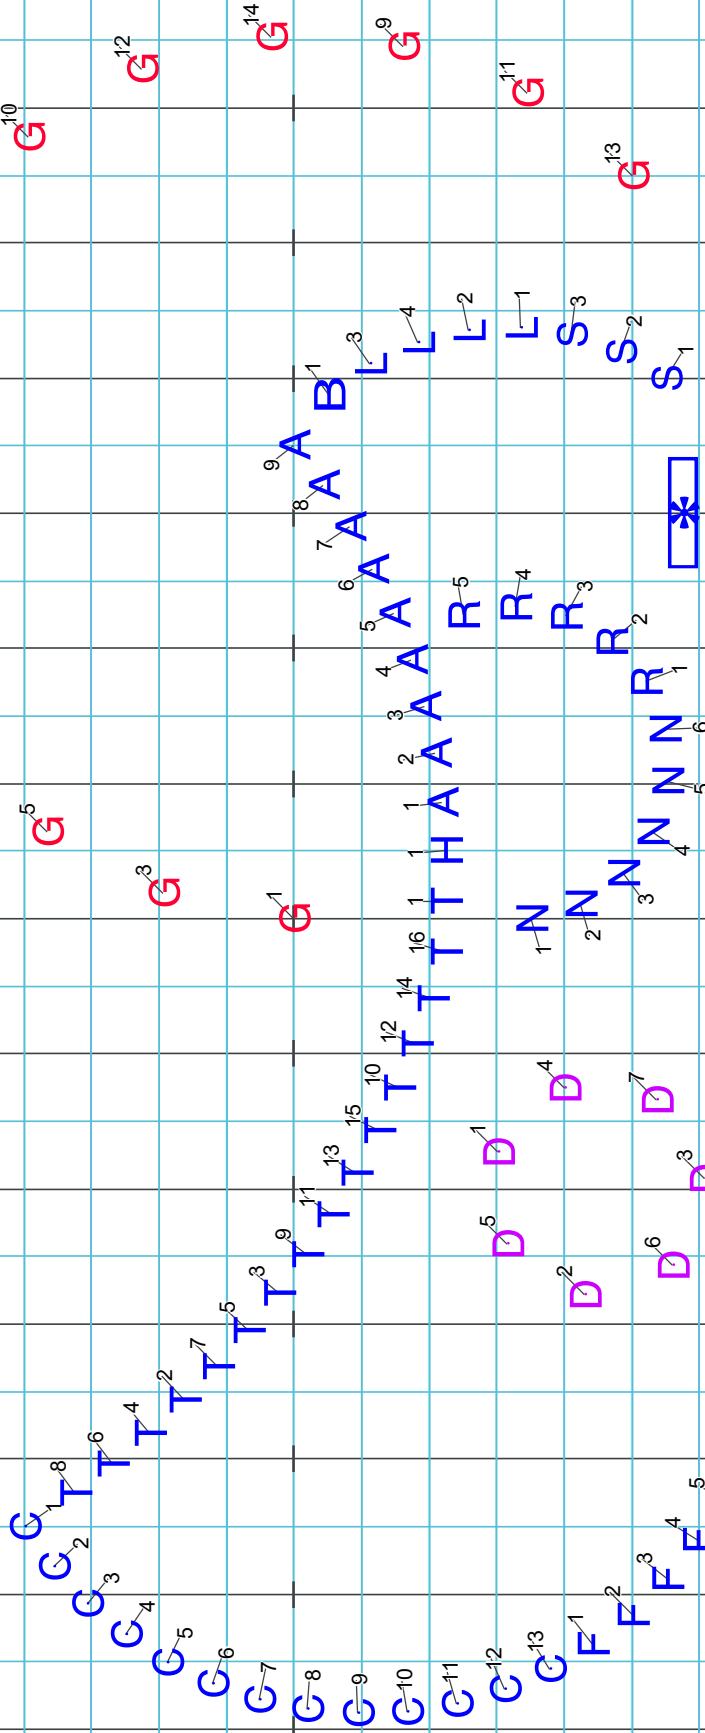

Closer

Set 11

32 + 16 + 20 counts

Move 32, HOLD 16, Move 20 (Guard and soloists)

Measures:

Let It Be (5-16)

MMT (1-5)

Director Viewpoint

Closer

Set 12
12 + 24 counts
Move 12, HOLD 24
Measures [6] - 14

- ⑥
- ⑤
- ④
- ③
- ②
- ①

Y⁴ Y³ Y² Y¹ Q³ Q² Q¹ XXXXXX⁶ G⁷

15 20 25 30 35 40 45 50 55 60 65 70 75 80 85 90 95 100

Director Viewpoint

Closer

Director Viewpoint

Closer

Set 15
80 counts
see instructions for each form
Measures [47] - 68

Move 48, HOLD 32

Move 32, HOLD 48

Move 16, HOLD 64

Move 32, HOLD 48

Move 48, HOLD 32

Move 32, HOLD 48

Director Viewpoint

Closer

Set 17
8 + 32 counts
Move 8, HOLD 32
Measures 75 - 84

Director Viewpoint

Closer

Set 18
16 + 30 counts
Move 16, HOLD 30
Measurs [85] - end

15 20 25 30 35 40 45 50 55 60 65

Director Viewpoint