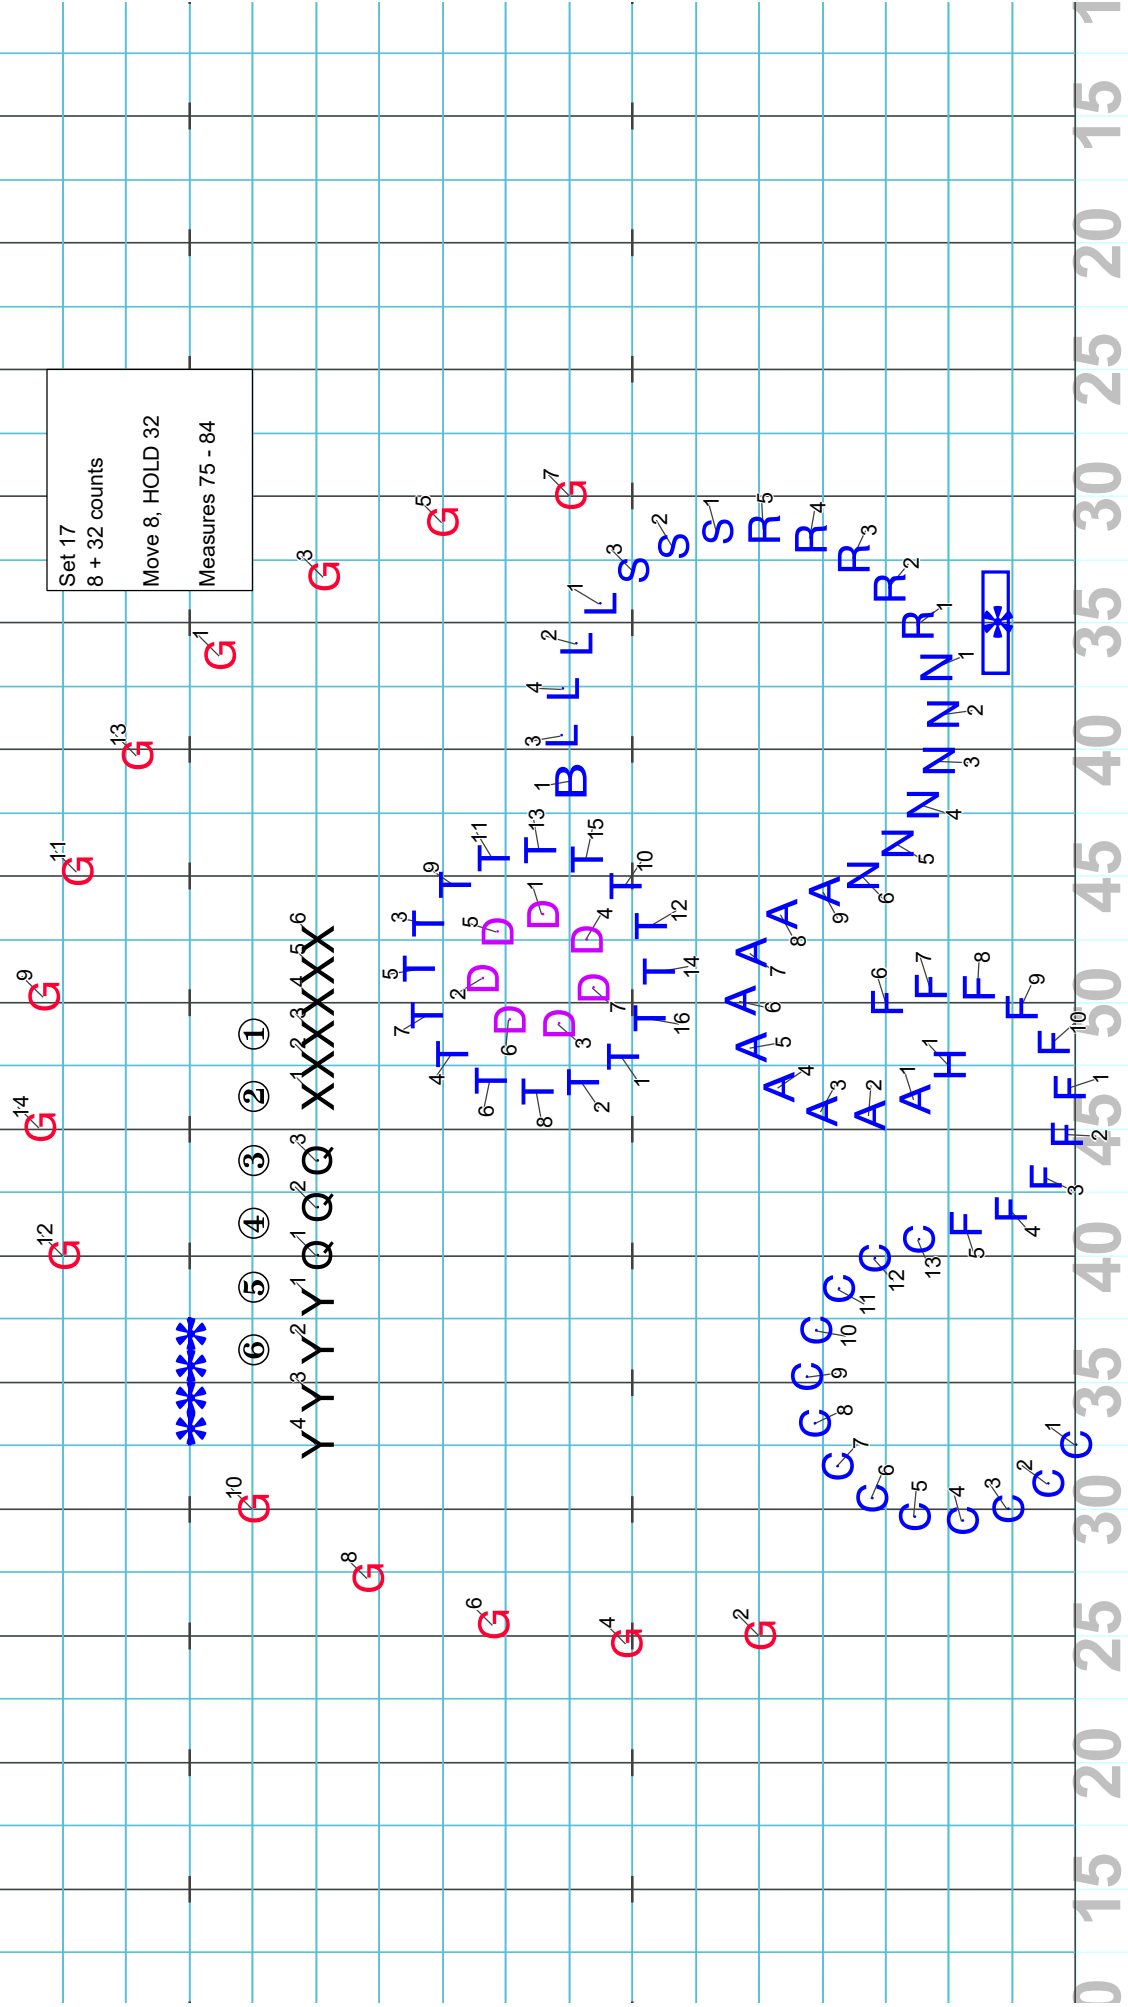

Closer

Set 11

32 + 16 + 20 counts

Move 32, HOLD 16, Move 20 (Guard and soloists)

Measures:

Let It Be (5-16)

MMT (1-5)

Director Viewpoint

Closer

Set 12
12 + 24 counts
Move 12, HOLD 24
Measures [6] - 14

- ⑥
- ⑤
- ④
- ③
- ②
- ①

Y⁴ Y³ Y² Y¹ Q³ Q² Q¹ XXXXXX⁶ G⁷

15 20 25 30 35 40 45 50 55 60 65 70 75 80 85 90 95 100

Director Viewpoint

Closer

Director Viewpoint

Closer

Set 15
80 counts
see instructions for each form
Measures [47] - 68

Move 48, HOLD 32

Move 32, HOLD 48

Move 16, HOLD 64

Move 32, HOLD 48

Move 48, HOLD 32

Move 32, HOLD 48

Director Viewpoint

Closer

Set 17
8 + 32 counts
Move 8, HOLD 32
Measures 75 - 84

Director Viewpoint

Closer

Set 18
16 + 30 counts
Move 16, HOLD 30
Measurs [85] - end

15 20 25 30 35 40 45 50 55 60 65

Director Viewpoint